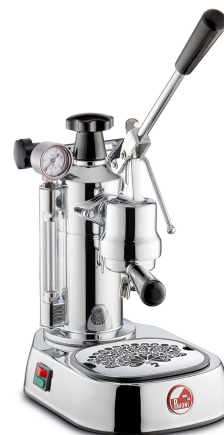

LPLELQ02EU

Product Family

Espresso Coffee Machine

Type

Lever Espresso coffee machine

Aesthetics

Aesthetic Series	Special Europiccola	Cup Grid Material	Stainless steel
Body Color	Chromed	Brewing Unit Material	Brass
Body Material	Brass	Brewing Unit Color	Chromed
Base Color	Chromed	Lever Color	Chromed
Base Material	Steel	Lever Material	Steel
Steam Wand Material	Chromed Brass	Lever Handle Material	Bakelite
Drip tray drawer material	ABS	Steam Knob Material	Bakelite
		Boiler Cap Material	Bakelite

Technical Features

Heating System	Boiler	Pressurestat	Yes
Boiler Pressure	0.8 bar	Temperature light indicator	Yes
Water Tank Capacity	0.8 l	Steam Wand	Yes
Water Level Indicator	Yes	Security Valve	Yes
Boiler Manometer	Yes	Reset Safety Thermostat	Yes, Manual
Filter holder internal diameter (with filter)	52 mm		

Accessories Included

Filters	1 cup/ 2 cups	Filter Holder	Standard
Tamper	Yes	Steam Wand	3 holes Nozzle Ø 1,2 mm
Coffee Scoop	Yes		

Electrical Connection

Plug	(F;E) Schuko	Frequency (Hz)	50/60 Hz
Power	950 W	Power Cord Length	1.5 m
Voltage (V)	220-240 V		